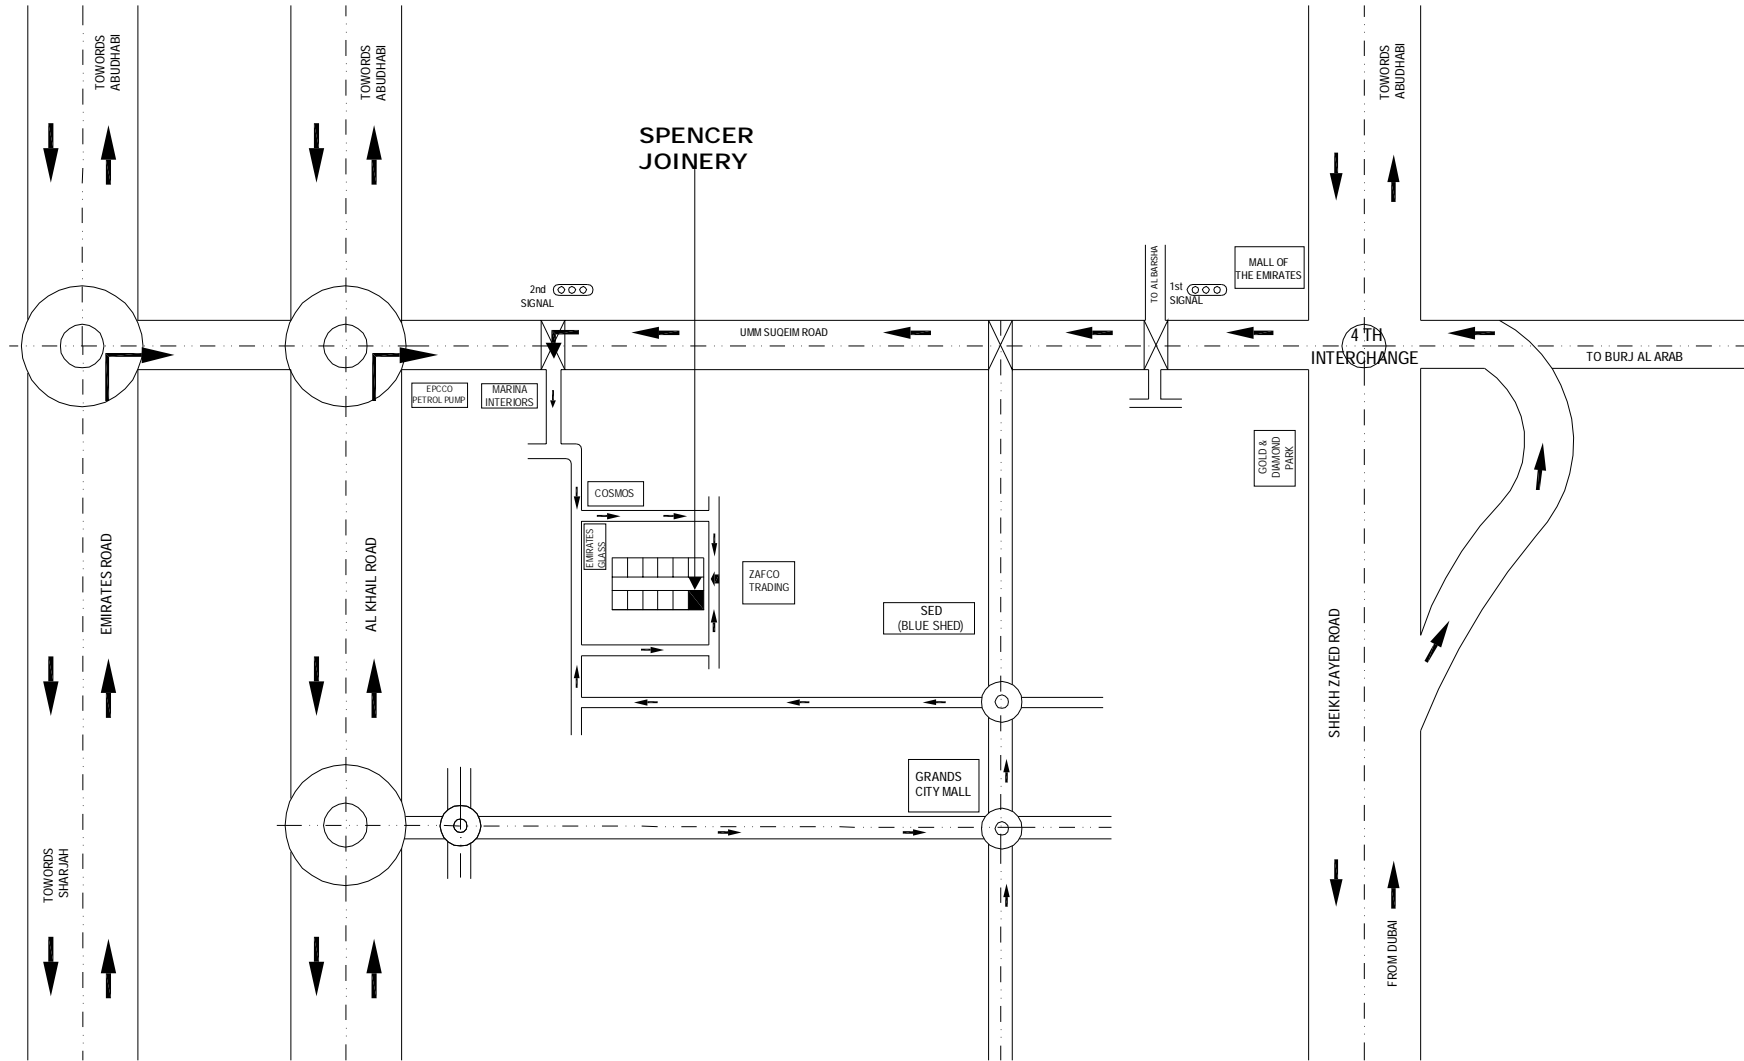

LOCATION MAP OF SPENCER Joinery

TEL : +971 4 341 97 67
FAX : +971 4 341 97 66

SPENCER
INTERIORS